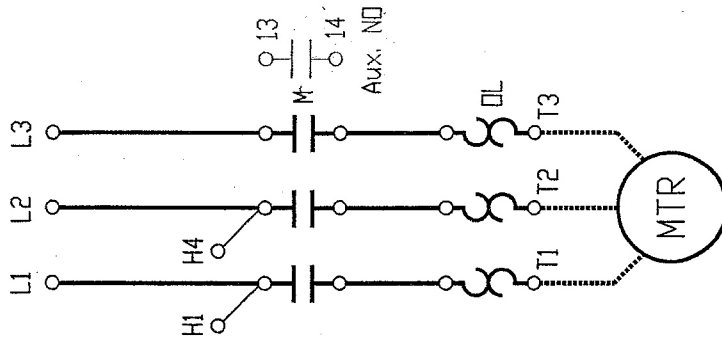

OPTIONS

PILOT LIGHTS

TRANSFORMER

CONTROL CIRCUIT

**WARNING**

HAZARDOUS VOLTAGE  
WILL CAUSE DEATH OR SERIOUS INJURY.  
TO AVOID ELECTRICAL SHOCK OR BURN  
TURN OFF MAIN AND CONTROL VOLTAGES  
BEFORE PERFORMING INSTALLATION OR  
MAINTENANCE

REV	DESCRIPTION	DATE	APP'D	DRAWN	LR	Description	Electrical and Electronic Controls, Inc. 380 Old Country Rd Brewster, NY 10809 USA (845)-278-5777 Fax (845)-278-5444 Email: info@eecontrols.com www.eecontrols.com
				CHECKED	TG	<b>THREE PHASE STARTERS</b> <b>LSK, EEC and ECX Series</b>	
				APPROVED	DATE	Drawing No. <b>XLS</b>	
					01/16/07		REV. <b>0</b>