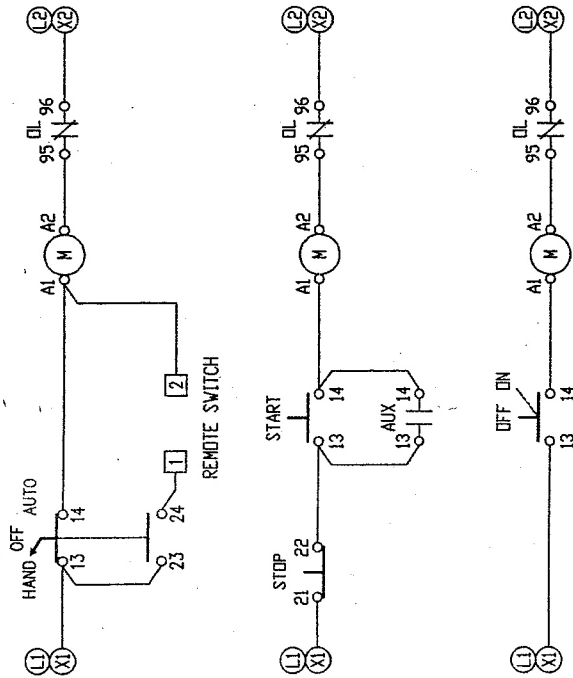

OPTIONS

PILOT LIGHTS

TRANSFORMER

CONTROL CIRCUIT

**WARNING**

HAZARDOUS VOLTAGE  
WILL CAUSE DEATH OR SERIOUS INJURY.  
TO AVOID ELECTRICAL SHOCK OR BURN  
TURN OFF MAIN AND CONTROL VOLTAGES  
BEFORE PERFORMING INSTALLATION OR  
MAINTENANCE

REV	DESCRIPTION	DATE	APP'D	DRAWN	LR	Description	Electrical and Electronic Controls, Inc. 380 Old Country Rd Brewster, NY 10809 USA (845)-278-5777 Fax (845)-278-5444 Email: info@eecontrols.com www.eecontrols.com
				CHECKED	TG	<b>THREE PHASE STARTERS</b> <b>LSK, EEC and ECX Series</b>	
				APPROVED	DATE	Drawing No. <b>XLS</b>	
					01/16/07		REV. <b>0</b>