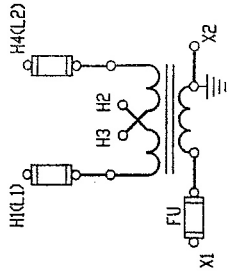

OPTIONS

PILOT LIGHTS

TRANSFORMER

CONTROL CIRCUIT

**WARNING**

HAZARDOUS VOLTAGE  
WILL CAUSE DEATH OR SERIOUS INJURY.  
TO AVOID ELECTRICAL SHOCK OR BURN  
TURN OFF MAIN AND CONTROL VOLTAGES  
BEFORE PERFORMING INSTALLATION OR  
MAINTENANCE

REV	DESCRIPTION	DATE	APP'D	DRAWN	LR	Description	Electrical and Electronic Controls, Inc. 380 Old Country Rd Brewster, NY 10809 USA (845)-278-5777 Fax (845)-278-5444 Email: info@eecontrols.com www.eecontrols.com
				CHECKED	TG	<b>THREE PHASE STARTERS</b> <b>LSK, EEC and ECX Series</b>	
				APPROVED	DATE	Drawing No. <b>XLS</b>	
					01/16/07		REV. <b>0</b>