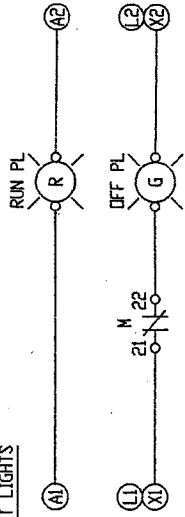

OPTIONS

PILOT LIGHTS

TRANSFORMER

CONTROL CIRCUIT

**WARNING**

HAZARDOUS VOLTAGE  
WILL CAUSE DEATH OR SERIOUS INJURY.  
TO AVOID ELECTRICAL SHOCK OR BURN  
TURN OFF MAIN AND CONTROL VOLTAGES  
BEFORE PERFORMING INSTALLATION OR  
MAINTENANCE

REV	DESCRIPTION	DATE	APP'D	DRAWN	LR	Description	Electrical and Electronic Controls, Inc. 380 Old Country Rd Brewster, NY 10809 USA (845)-278-5777 Fax (845)-278-5444 Email: info@eecontrols.com www.eecontrols.com
				CHECKED	TG	<b>THREE PHASE STARTERS</b> <b>LSK, EEC and ECX Series</b>	
				APPROVED	DATE	Drawing No. <b>XLS</b>	
					01/16/07		REV. <b>0</b>