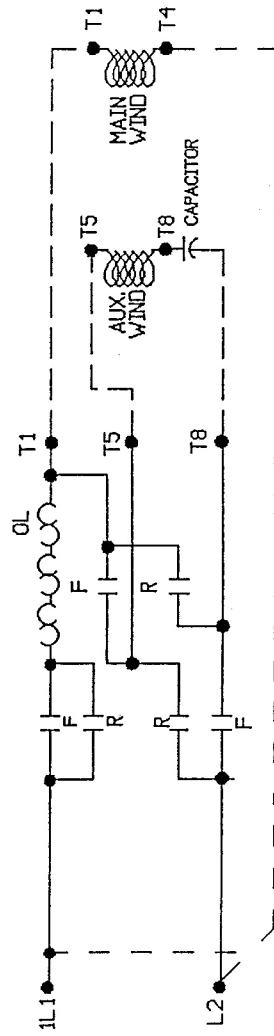

SINGLE PHASE REVERSING

POWER WIRE DIAGRAM

SCHEMATIC DIAGRAM

REMOTE 3 PUSHBUTTON CONTROL STATION

REVISIONS		BY	
NO.	DATE		
1			
2			
3			
4			
5			

EFC CONTROLS		Electrical & Electronic Controls, Inc. 5 West Canal Street Hamden, CT, 06532 (203) 283-8888 FAX (203) 283-0441	
REVERSING, SINGLE PHASE STARTER			
DRAWN BY	SCALE	MATERIAL	
CHECKED	DATE	DRAWING NO.	
TRACED	APPD		
			WD-E107