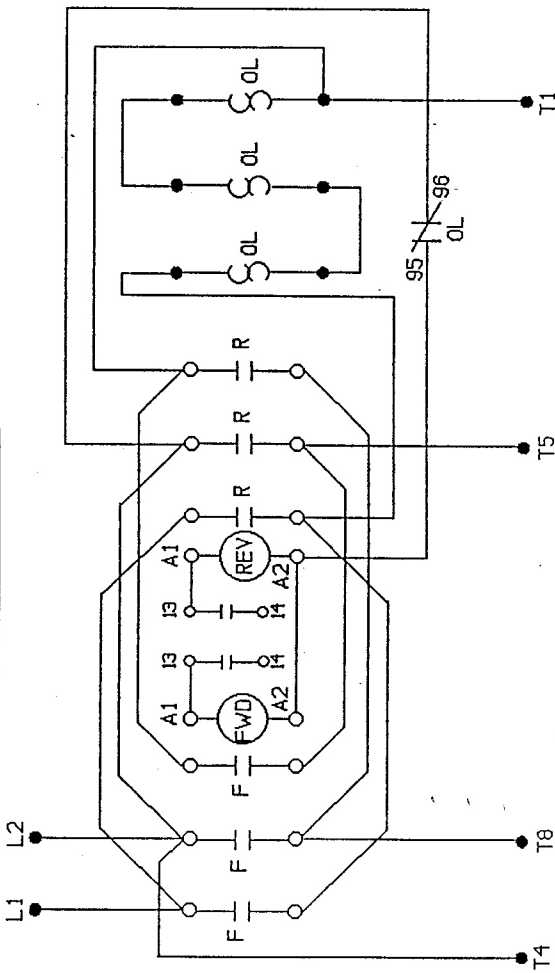

SINGLE PHASE REVERSING

POWER WIRE DIAGRAM

SCHEMATIC DIAGRAM

REMOTE 3 PUSHBUTTON CONTROL STATION

REVISIONS		BY	
NO.	DATE		
1			
2			
3			
4			
5			

EFC CONTROLS		Electrical & Electronic Controls, Inc. 5 West Canal Street Hamden, CT, 06532 (203) 283-8888 FAX (203) 283-0441	
REVERSING, SINGLE PHASE STARTER			
DRAWN BY	SCALE	MATERIAL	
CHECKED	DATE	DRAWING NO.	
TRACED	APPD		
			WD-E107