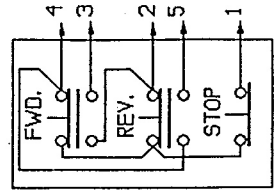

SINGLE PHASE REVERSING

POWER WIRE DIAGRAM

SCHEMATIC DIAGRAM

REMOTE 3 PUSHBUTTON CONTROL STATION

REVISIONS		BY	
NO.	DATE		
1			
2			
3			
4			
5			

EFC CONTROLS		Electrical & Electronic Controls, Inc. 5 West Canal Street Hamden, CT, 06532 (203) 283-8888 FAX (203) 283-0441	
REVERSING, SINGLE PHASE STARTER			
DRAWN BY	SCALE	MATERIAL	
CHECKED	DATE	DRAWING NO.	
TRACED	APPD		
			WD-E107