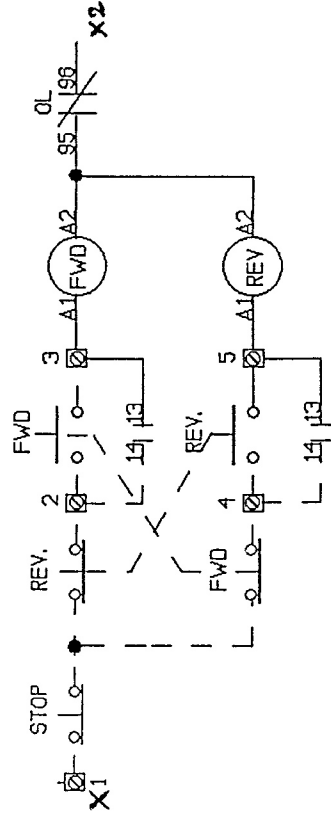

SINGLE PHASE REVERSING

POWER WIRE DIAGRAM

SCHEMATIC DIAGRAM

REMOTE 3 PUSHBUTTON CONTROL STATION

REVISIONS		BY	
NO.	DATE		
1			
2			
3			
4			
5			

EFC CONTROLS		Electrical & Electronic Controls, Inc. 5 West Canal Street Hamden, CT, 06532 (203) 283-8888 FAX (203) 283-0441	
REVERSING, SINGLE PHASE STARTER			
DRAWN BY	SCALE	MATERIAL	
CHECKED	DATE	DRAWING NO.	
TRACED	APPD		
			WD-E107