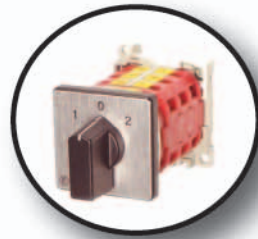

Power UL98
Disconnects
P.187, 189

Power UL508
Disconnects
P.192 → 200
P.216

Fusible UL98
Disconnects
P. 188

Compact 30 Amp
Fusible Disconnects
P.217

By pass
Switch
P.212, 213

Cam Switches
Custom Version
Contact Factory
P.208 → 226

Economy EEC
Pushbuttons
P.139 → 147

AEG Heavy Duty
Pushbuttons
P.148 → 167

Tower Lights
P.233 → 242

Economy
Tower Lights
P.244, 245

Enclosures
P.165, 168

Plug in
Sockets
P.84 → 168