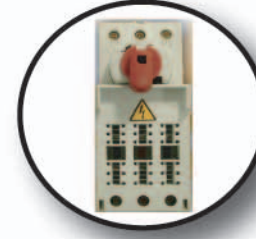

Power UL98
Disconnects
P.187, 189

Power UL508
Disconnects
P.192 → 200
P.216

Fusible UL98
Disconnects
P. 188

Compact 30 Amp
Fusible Disconnects
P.217

By pass
Switch
P.212, 213

Cam Switches
Custom Version
Contact Factory
P.208 → 226

Economy EEC
Pushbuttons
P.139 → 147

AEG Heavy Duty
Pushbuttons
P.148 → 167

Tower Lights
P.233 → 242

Economy
Tower Lights
P.244, 245

Enclosures
P.165, 168

Plug in
Sockets
P.84 → 168