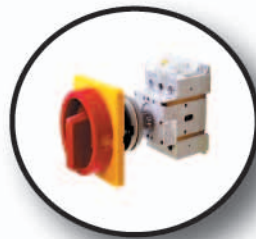

Power UL98
Disconnects
P.187, 189

Power UL508
Disconnects
P.192 → 200
P.216

Fusible UL98
Disconnects
P. 188

Compact 30 Amp
Fusible Disconnects
P.217

By pass
Switch
P.212, 213

Cam Switches
Custom Version
Contact Factory
P.208 → 226

Economy EEC
Pushbuttons
P.139 → 147

AEG Heavy Duty
Pushbuttons
P.148 → 167

Tower Lights
P.233 → 242

Economy
Tower Lights
P.244, 245

Enclosures
P.165, 168

Plug in
Sockets
P.84 → 168