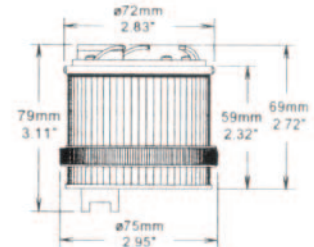

Lens / Light Stack Modules

Xenon strobe flash sector

Part Number	Lens Color	List Price
TWS-X1-*	blue	\$146.00
TWS-X2-*	amber	\$130.00
TWS-X3-*	red	\$130.00
TWS-X4-*	green	\$130.00
TWS-X5-*	yellow	\$130.00
TWS-X6-*	clear	\$146.00

* **Must specify voltage suffix...**
 *G (24VAC), *N (24VDC),
 *A (110VAC), *C (240VAC)
 Xenon not available in
 suffix M (12VAC/DC)

Xenon Tube Included.

Xenon Strobe Light Module

Xenon Module can be placed in any location in the Tower Sector stack.

Requires base cup module found on page 256.

Assembly & Mounting

Complete mounting and wiring instructions shipped with each TWS-BC base and module ordered.