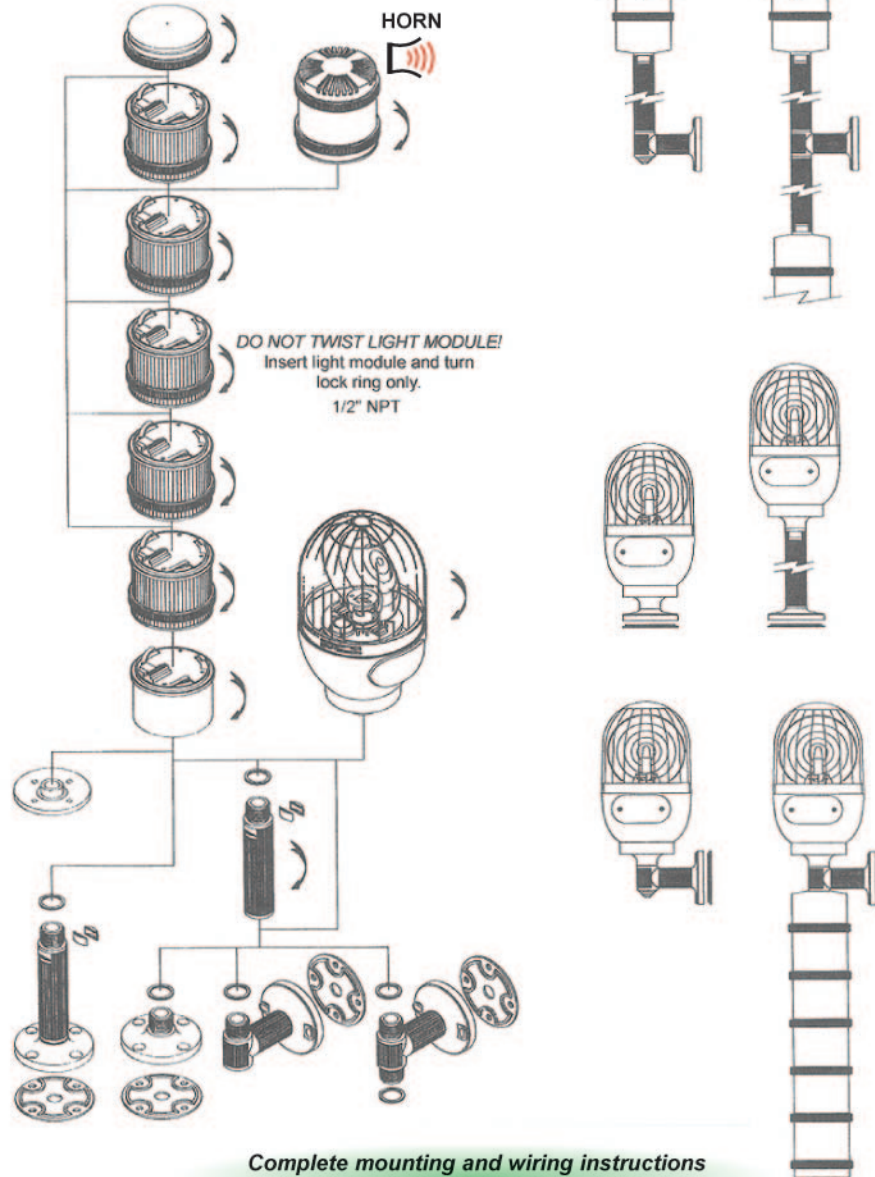

* **Must specify voltage suffix...**
 *G (24VAC), *N (24VDC),
 *A (110VAC), *C (240VAC)
 Xenon not available in
 suffix M (12VAC/DC)

Xenon Tube Included.

Xenon Strobe Light Module

Xenon Module can be placed in any location in the Tower Sector stack.

Requires base cup module found on page 256.

Assembly & Mounting

Complete mounting and wiring instructions shipped with each TWS-BC base and module ordered.