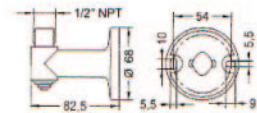

FOOT - with O-Ring and base gasket Use with Series TWS and OVOLUX

Part Number	Description	List Price
TWS-BS	Base with gaskets	\$11.00

EXTENSION STEM - with O-Ring and two removable snap-shut stoppers

Part Number	Description	List Price
TWS-PR	4" extension stem	\$9.00

Multiple extension pieces may be coupled to desired length.

1 THREAD WALL SUPPORT - with O-Ring and base gasket

Part Number	Description	List Price
TWS-BP1	Wall mount, single	\$17.00

2 THREAD WALL SUPPORT - with O-Ring and base gasket