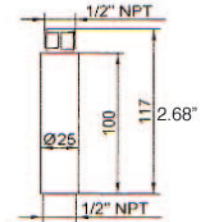

FOOT - with O-Ring and base gasket Use with Series TWS and OVOLUX

Part Number	Description	List Price
TWS-BS	Base with gaskets	\$11.00

EXTENSION STEM - with O-Ring and two removable snap-shut stoppers

Part Number	Description	List Price
TWS-PR	4" extension stem	\$9.00

Multiple extension pieces may be coupled to desired length.

1 THREAD WALL SUPPORT - with O-Ring and base gasket

Part Number	Description	List Price
TWS-BP1	Wall mount, single	\$17.00

2 THREAD WALL SUPPORT - with O-Ring and base gasket