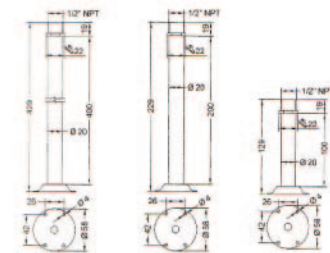

Multiple extension pieces may be coupled to desired length.

1 THREAD WALL SUPPORT - with O-Ring and base gasket

Part Number	Description	List Price
TWS-BP1	Wall mount, single	\$17.00

2 THREAD WALL SUPPORT - with O-Ring and base gasket

Part Number	Description	List Price
TWS-BP2	Wall mount, double	\$18.00

1 PR + 1BS - with O-Ring, base gasket and two removable snap-shut stoppers

Part Number	Description	List Price
TWS-KIT	Base & extension stem	\$21.00

Stainless Steel Extension Stem with O-Ring

Part Number	Description	List Price
TWS-SSE1	Stainless steel extension w/base	\$42.00
TWS-SSE2	Stainless steel extension w/base	\$50.00
TWS-SSE3	Stainless steel extension w/base	\$65.00

PVC Extension Stem with Base

Part Number	Description	List Price
TWS-J-12	12" extension w/base	\$12.00
TWS-J-24	24" extension w/base	\$18.00
TWS-J-36	36" extension w/base	\$25.00
TWS-J-90D	90° elbow	\$ 9.00