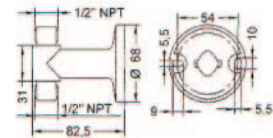

FOOT - with O-Ring and base gasket Use with Series TWS and OVOLUX

Part Number	Description	List Price
TWS-BS	Base with gaskets	\$11.00

EXTENSION STEM - with O-Ring and two removable snap-shut stoppers

Part Number	Description	List Price
TWS-PR	4" extension stem	\$9.00

Multiple extension pieces may be coupled to desired length.

1 THREAD WALL SUPPORT - with O-Ring and base gasket

Part Number	Description	List Price
TWS-BP1	Wall mount, single	\$17.00

2 THREAD WALL SUPPORT - with O-Ring and base gasket

Part Number	Description	List Price
TWS-BP2	Wall mount, double	\$18.00

1 PR + 1BS - with O-Ring, base gasket and two removable snap-shut stoppers

Part Number	Description	List Price
TWS-KIT	Base & extension stem	\$21.00