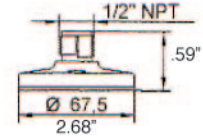

FOOT - with O-Ring and base gasket Use with Series TWS and OVOLUX

Part Number	Description	List Price
TWS-BS	Base with gaskets	\$11.00

EXTENSION STEM - with O-Ring and two removable snap-shut stoppers

Part Number	Description	List Price
TWS-PR	4" extension stem	\$9.00

Multiple extension pieces may be coupled to desired length.

1 THREAD WALL SUPPORT - with O-Ring and base gasket

Part Number	Description	List Price
TWS-BP1	Wall mount, single	\$17.00

2 THREAD WALL SUPPORT - with O-Ring and base gasket