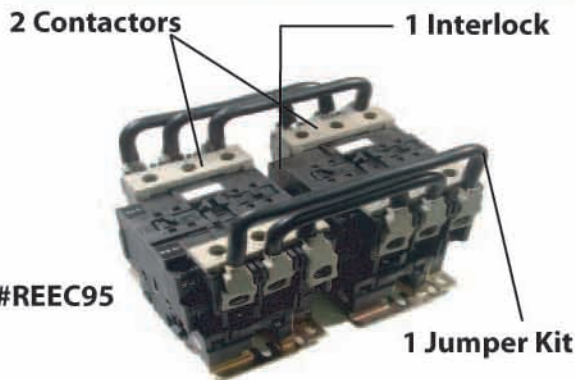

### Reversing Contactor Jumper Wire Kits

Contactors	Part #	List Price
EEC 12	EEC 12-RJK	\$ 14
EEC 18	EEC 18-RJK	\$ 15
EEC 25	EEC 25-RJK	\$ 16
EEC 32	EEC 32-RJK	\$ 20
EEC 40, 50, 65	EEC 65-RJK	\$ 39
EEC 80, EEC95	EEC 95-RJK	\$ 85

EEC12-RJK

\* For larger sizes contact factory.

### Reversing Contactor Mechanical Interlock Kits

To Interlock Contactors	Part #	List Price
EEC 12, 18, 25, 32	EEC 12-32	\$ 16.00
EEC 40, 50, 65	EEC 40-65	\$ 28.00
EEC 80, EEC 95	EEC 80-95	\$ 32.00
EEC 115, EEC 150	EEC 115-150	\$ 48.00
EEC 185, EEC 225	EEC 185-225	\$ 54.00
EEC 265, 330, 400, 500	EEC265-500	\$ 84.00

EEC12 - 32 Mechanical Interlock

For assembled reversing contactors or reversing starters see page 24-27.