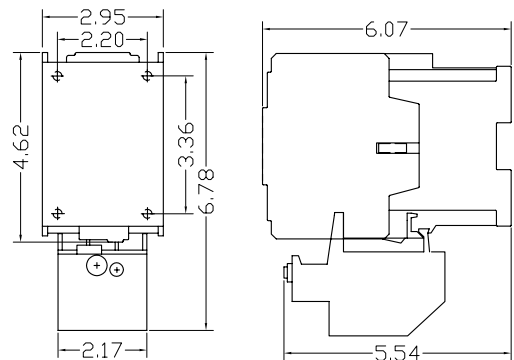

XLS15K, 18K

XLS15K, 18K

XLS22K, 30K, 37K

XLS22K, 30K, 37K

XLS45K, 55K

XLS45K, 55K

* Add 0.44 in. for Side-Mounted LK-HS8K Auxiliary Contact