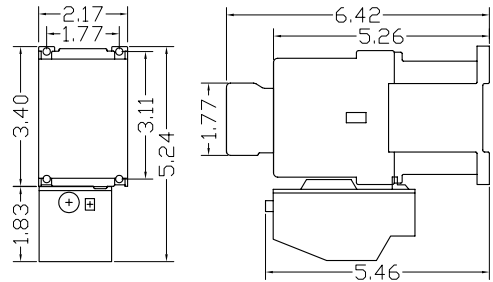

XLS STARTERS

Dimension Drawings (in.)

AC operated *

DC operated *

XLS4K, XLS5K, XLS7K

XLS4K, XLS5K, XLS7K

XLS11K

XLS11K

XLS15K, 18K

XLS15K, 18K

XLS22K, 30K, 37K

XLS22K, 30K, 37K

XLS45K, 55K

XLS45K, 55K

* Add 0.44 in. for Side-Mounted LK-HS8K Auxiliary Contact