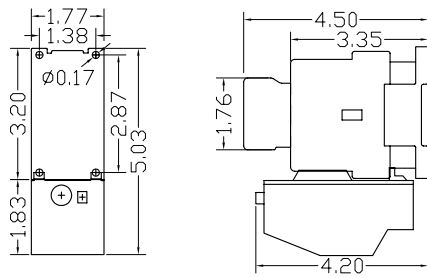

XLS STARTERS

Dimension Drawings (in.)

AC operated *

DC operated *

XLS4K, XLS5K, XLS7K

XLS4K, XLS5K, XLS7K

XLS11K

XLS11K

XLS15K, 18K

XLS15K, 18K

XLS22K, 30K, 37K

XLS22K, 30K, 37K

XLS45K, 55K

XLS45K, 55K

* Add 0.44 in. for Side-Mounted LK-HS8K Auxiliary Contact