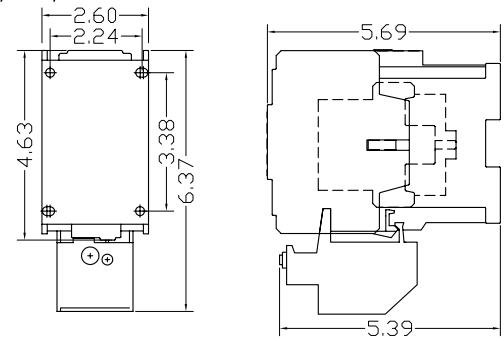

XLS STARTERS

Dimension Drawings (in.)

AC operated *

DC operated *

XLS4K, XLS5K, XLS7K

XLS4K, XLS5K, XLS7K

XLS11K

XLS11K

XLS15K, 18K

XLS15K, 18K

XLS22K, 30K, 37K

XLS22K, 30K, 37K

XLS45K, 55K

XLS45K, 55K

* Add 0.44 in. for Side-Mounted LK-HS8K Auxiliary Contact