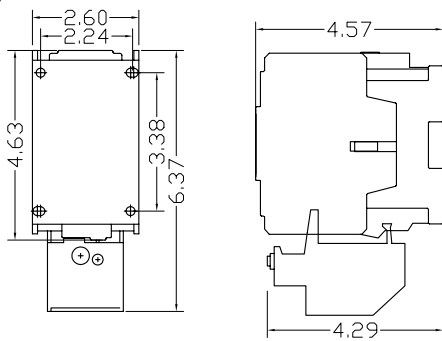

XLS STARTERS

Dimension Drawings (in.)

AC operated *

DC operated *

XLS4K, XLS5K, XLS7K

XLS4K, XLS5K, XLS7K

XLS11K

XLS11K

XLS15K, 18K

XLS15K, 18K

XLS22K, 30K, 37K

XLS22K, 30K, 37K

XLS45K, 55K

XLS45K, 55K

* Add 0.44 in. for Side-Mounted LK-HS8K Auxiliary Contact