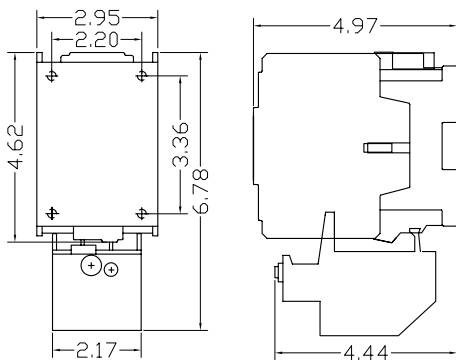

XLS15K, 18K

XLS15K, 18K

XLS22K, 30K, 37K

XLS22K, 30K, 37K

XLS45K, 55K

XLS45K, 55K

* Add 0.44 in. for Side-Mounted LK-HS8K Auxiliary Contact