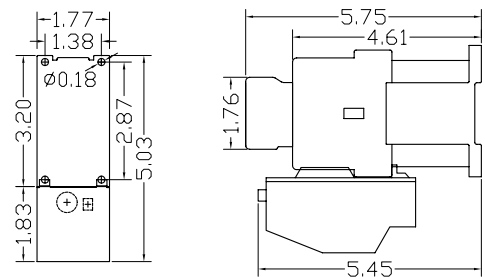

XLS STARTERS

Dimension Drawings (in.)

AC operated *

DC operated *

XLS4K, XLS5K, XLS7K

XLS4K, XLS5K, XLS7K

XLS11K

XLS11K

XLS15K, 18K

XLS15K, 18K

XLS22K, 30K, 37K

XLS22K, 30K, 37K

XLS45K, 55K

XLS45K, 55K

* Add 0.44 in. for Side-Mounted LK-HS8K Auxiliary Contact