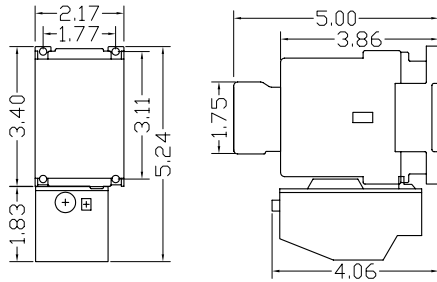

XLS STARTERS

Dimension Drawings (in.)

AC operated *

DC operated *

XLS4K, XLS5K, XLS7K

XLS4K, XLS5K, XLS7K

XLS11K

XLS11K

XLS15K, 18K

XLS15K, 18K

XLS22K, 30K, 37K

XLS22K, 30K, 37K

XLS45K, 55K

XLS45K, 55K

* Add 0.44 in. for Side-Mounted LK-HS8K Auxiliary Contact