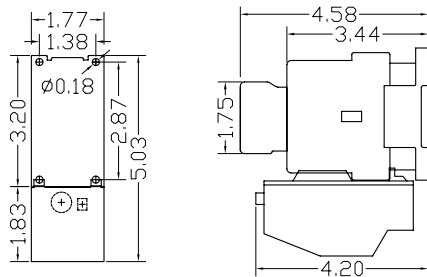

XLS STARTERS

Dimension Drawings (in.)

AC operated *

DC operated *

XLS4K, XLS5K, XLS7K

XLS4K, XLS5K, XLS7K

XLS11K

XLS11K

XLS15K, 18K

XLS15K, 18K

XLS22K, 30K, 37K

XLS22K, 30K, 37K

XLS45K, 55K

XLS45K, 55K

* Add 0.44 in. for Side-Mounted LK-HS8K Auxiliary Contact