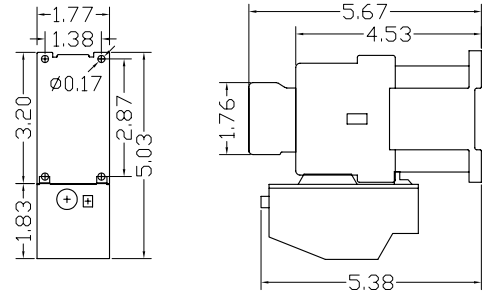

XLS STARTERS

Dimension Drawings (in.)

AC operated *

DC operated *

XLS4K, XLS5K, XLS7K

XLS4K, XLS5K, XLS7K

XLS11K

XLS11K

XLS15K, 18K

XLS15K, 18K

XLS22K, 30K, 37K

XLS22K, 30K, 37K

XLS45K, 55K

XLS45K, 55K

* Add 0.44 in. for Side-Mounted LK-HS8K Auxiliary Contact